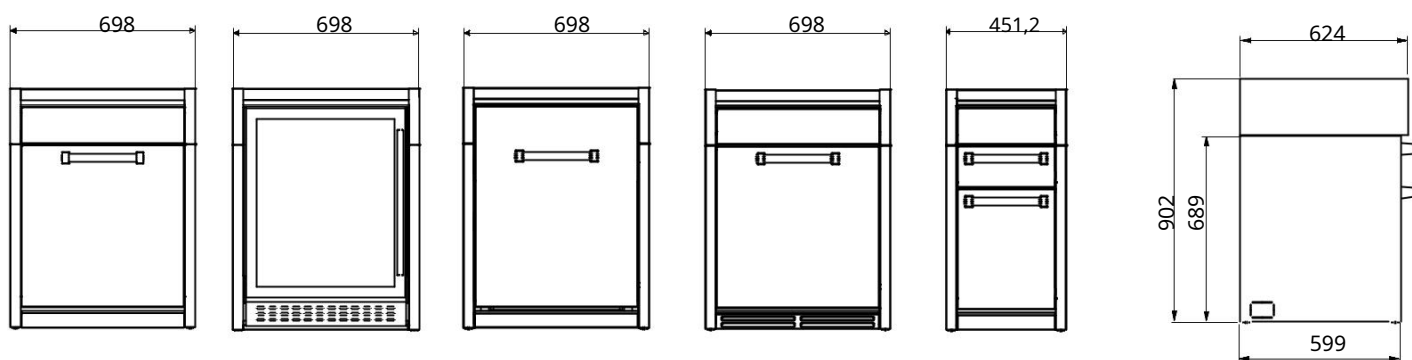

G7S-P/G7S-L2

G7FR-O

G7FR-D

GPG7-P

G4C-P